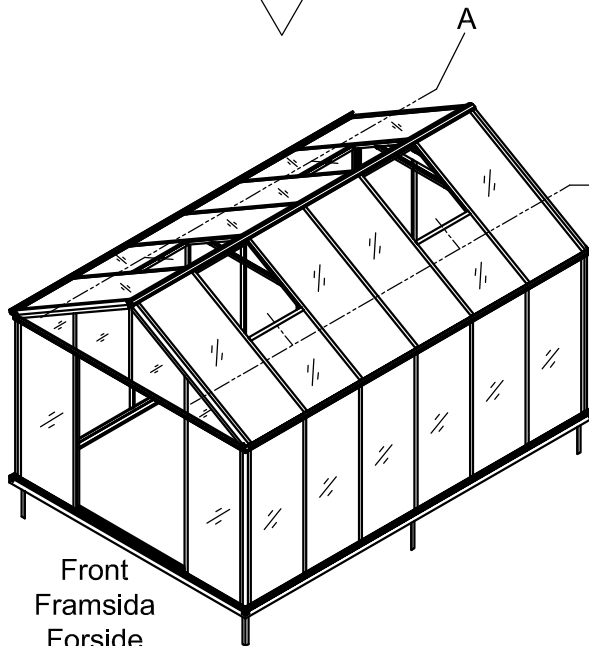

Front
Framsida
Forside
Framsida
Etupuoli