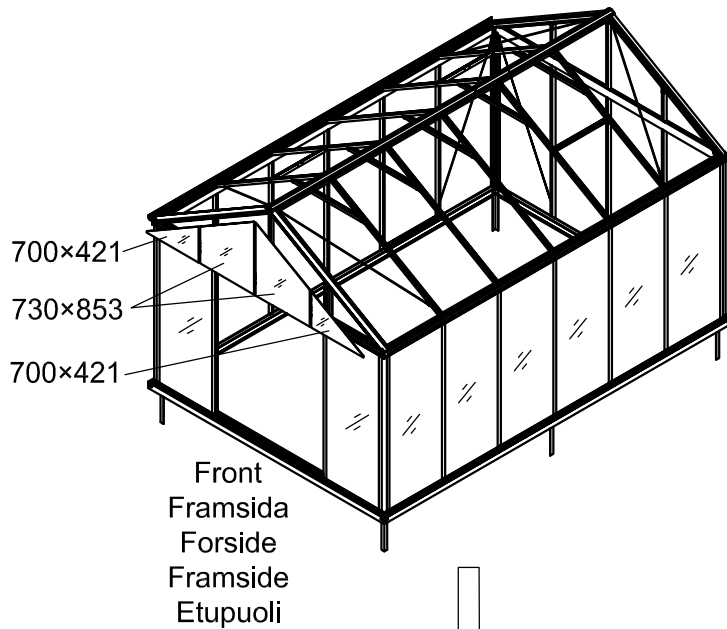

Part	NO.	QTY.	Length(MM)
	700×421	2	700
	730×852	2	852