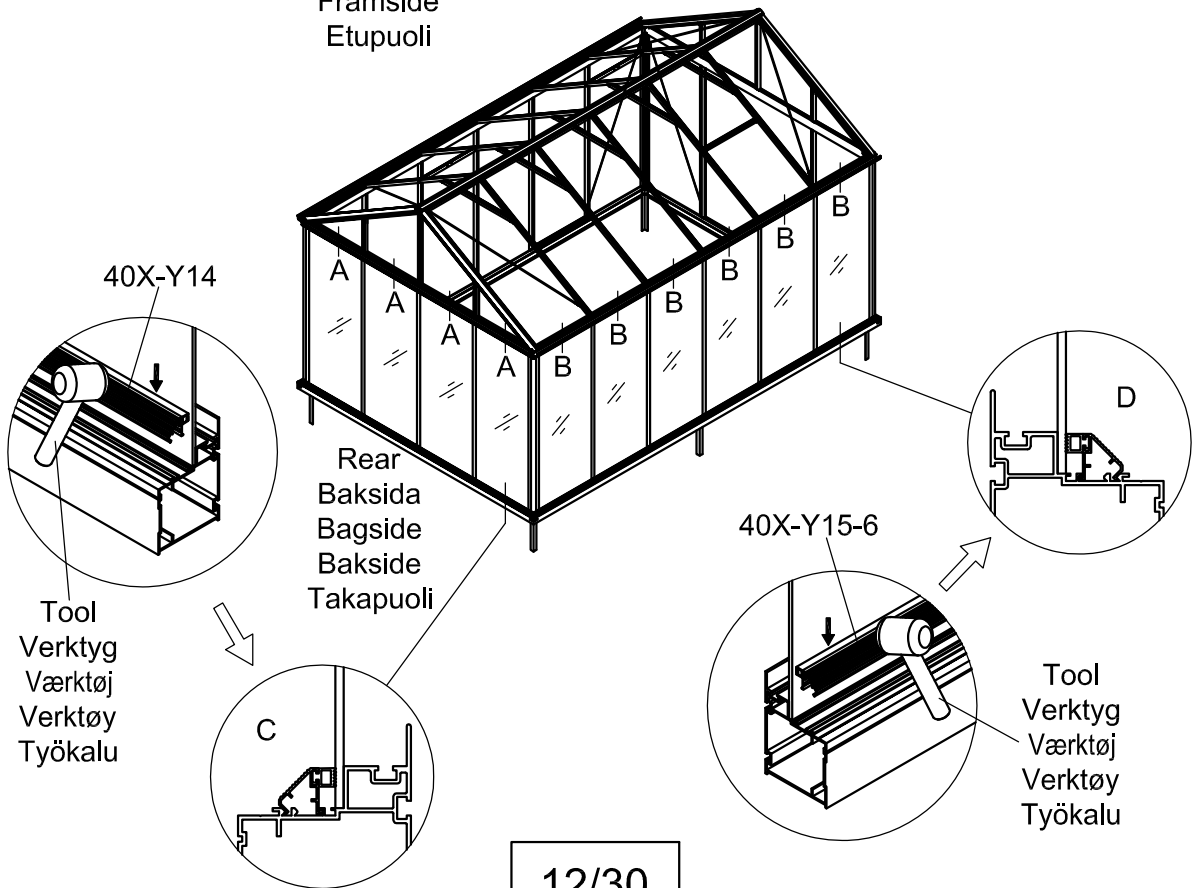

Part	NO.	QTY.	Length(MM)
	40X-Y14	2	3149
	40X-Y15-6	2	4651
	7C26-007N	14M