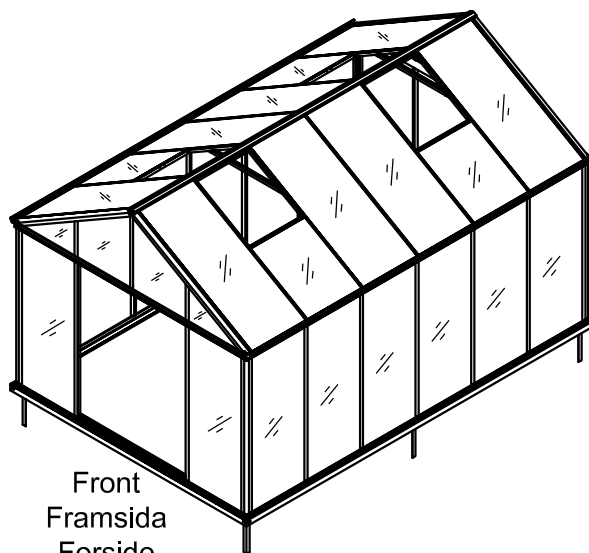

Front
Framsida
Forside
Framsida
Etupuoli