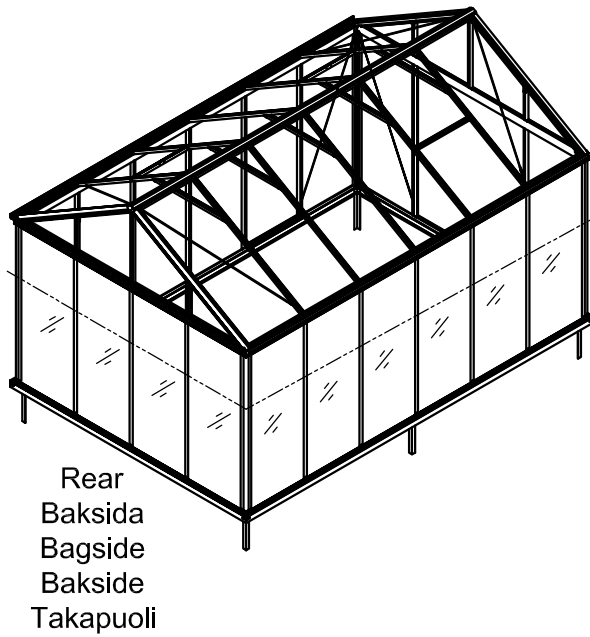

Part	NO.	QTY.	Length(MM)
	40X-Y01	11	1809
	40X-Y02	1	1809

Tool
Verktøy
Værktøj
Verktøy
Työkalu