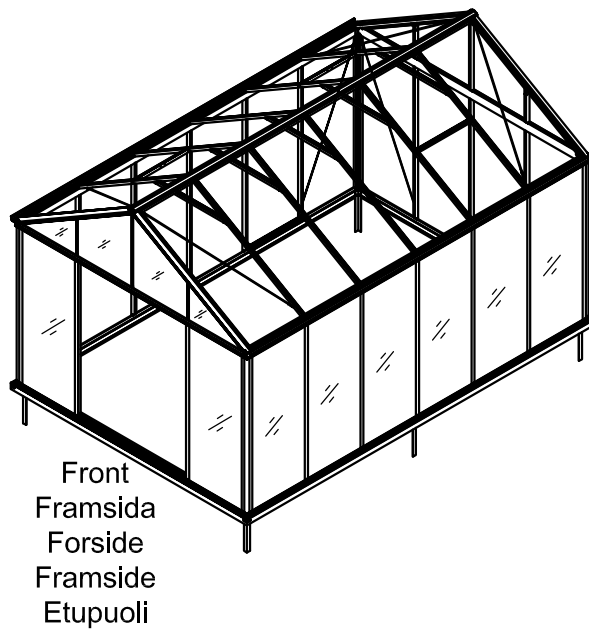

Part	NO.	QTY.	Length(MM)
	700×421	2	700
	730×852	2	852