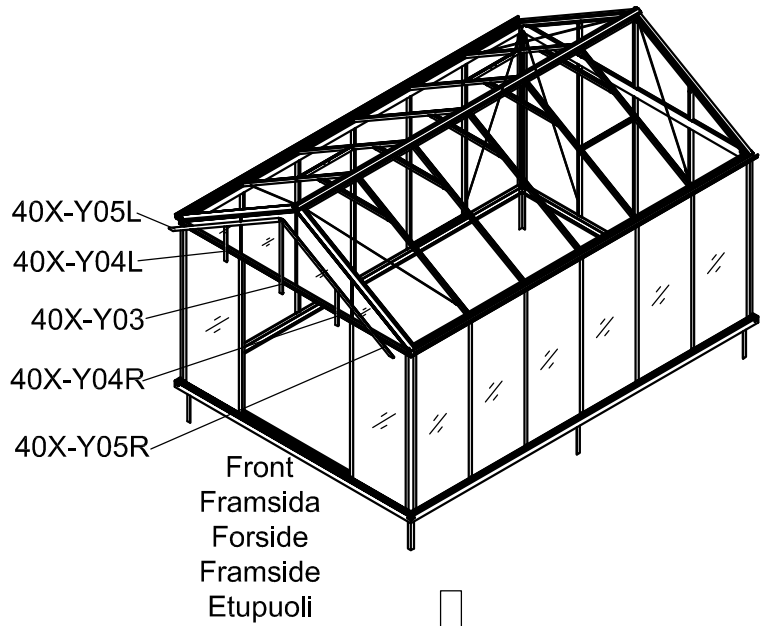

Part	NO.	QTY.	Length(MM)
୩୮୮	40X-Y03	1	860
୩୮୮	40X-Y04R	1	419
୩୮୮	40X-Y04L	1	419
୩୮୮	40X-Y05R	1	1715
୩୮୮	40X-Y05L	1	1715

Tool
Verktøj
Værktøj
Työkalu