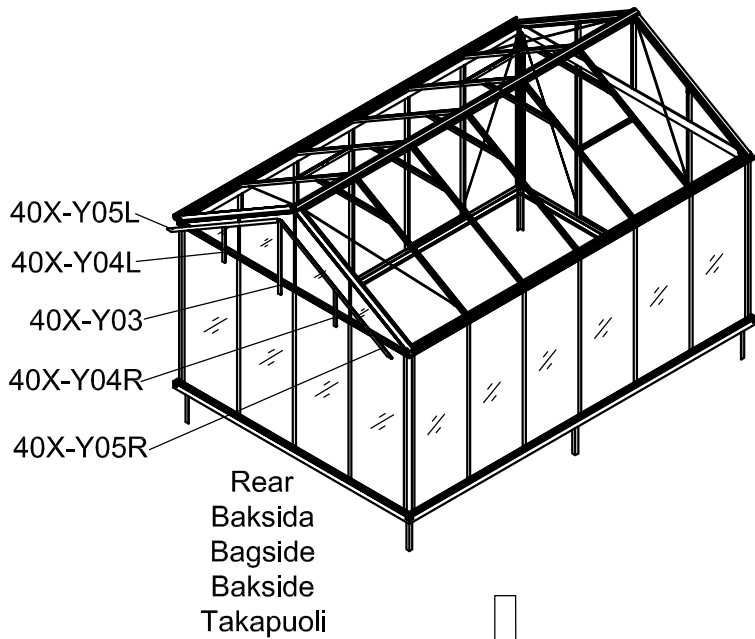

Part	NO.	QTY.	Length(MM)
𑌒𑌒	40X-Y03	1	860
𑌒𑌒	40X-Y04R	1	419
𑌒𑌒	40X-Y04L	1	419
𑌒𑌒	40X-Y05R	1	1715
𑌒𑌒	40X-Y05L	1	1715

Tool
Verktøj
Værktøj
Verktøy
Työkalu