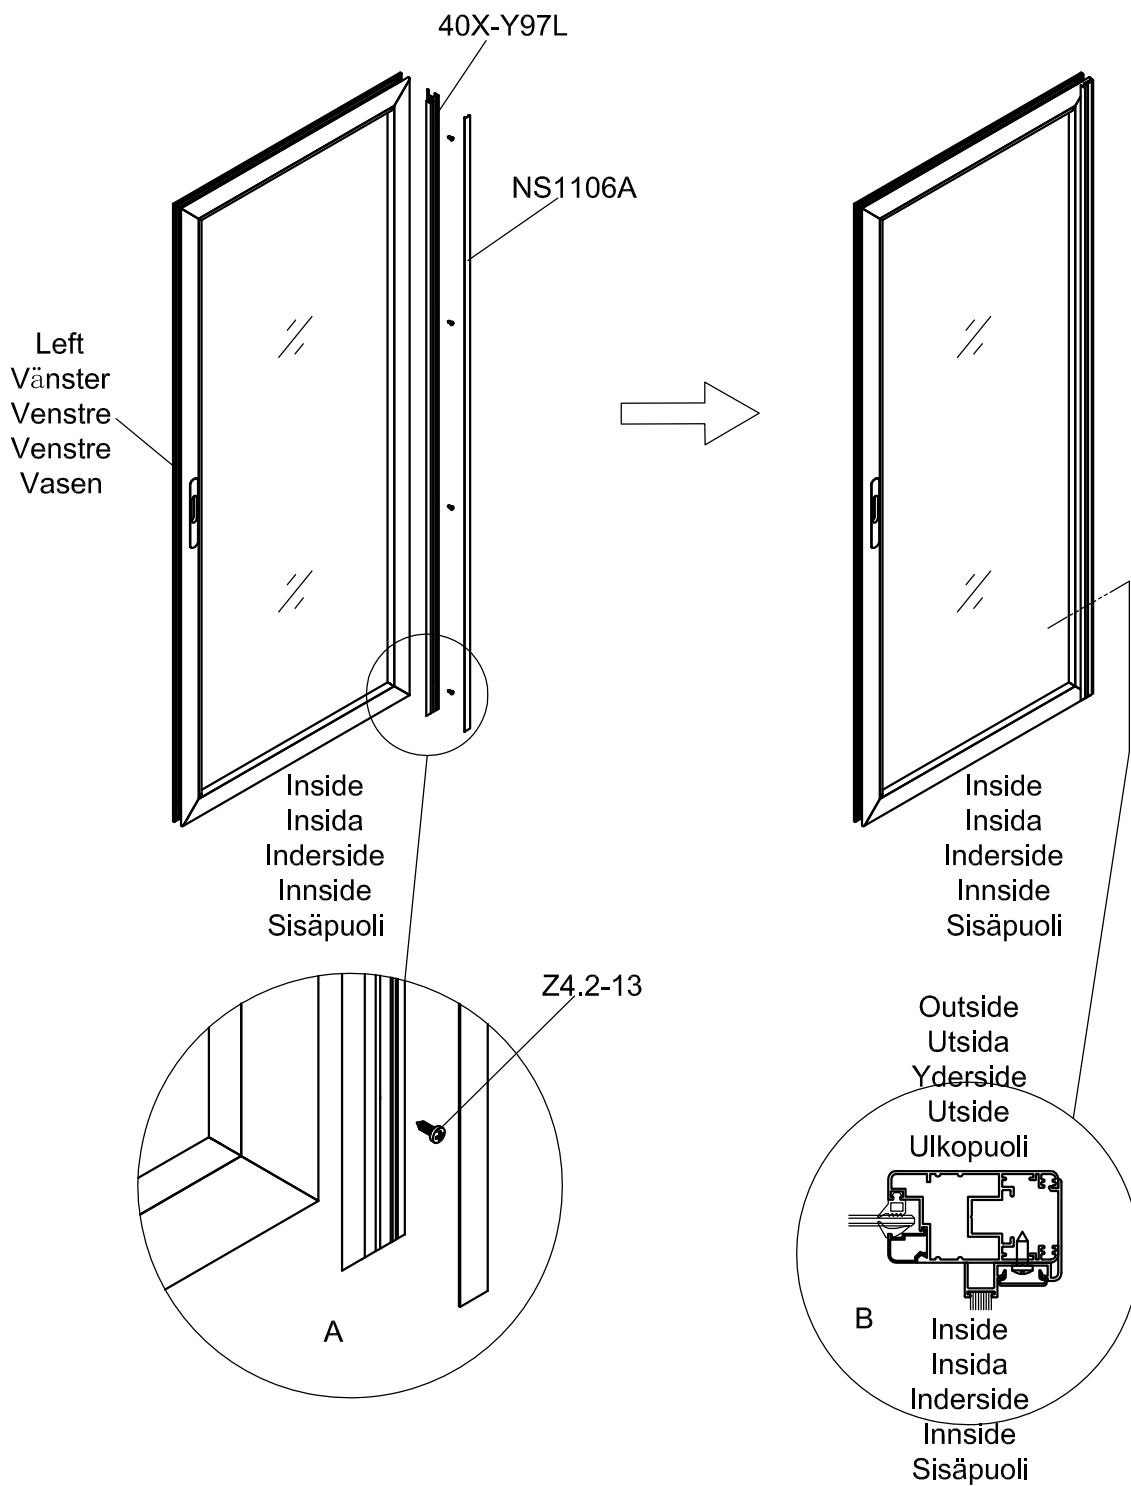

Part	NO.	QTY.	Length(MM)
	658×1695	1	1695
	40X-Y95	2	1704
	40X-Y96	2	666

Part	NO.	QTY.	Length(MM)
	MCJT002	11M	

Part	NO.	QTY.	Length(MM)
	40X-Y97R	1	1799
	NS1106A	1	1793
	Z4.2-13	4	13

Part	NO.	QTY.	Length(MM)
	40X-Y97L	1	1799
	NS1106A	1	1793
	Z4.2-13	4	13