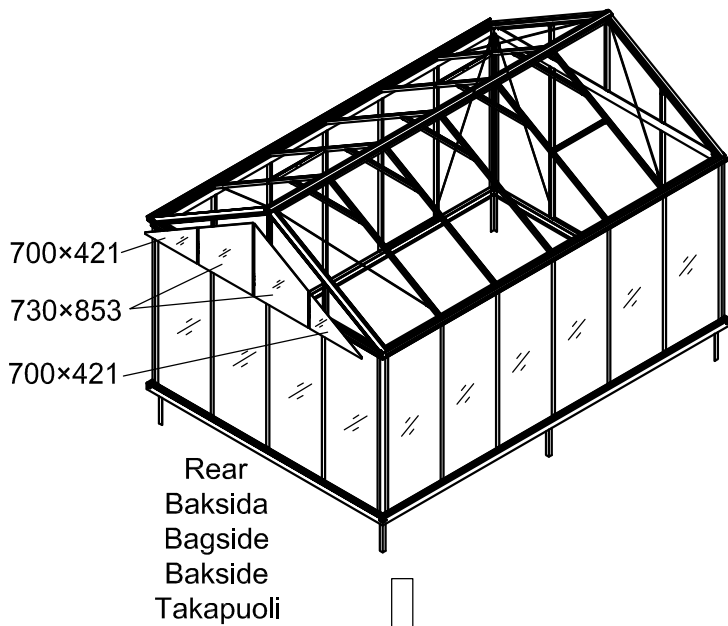

Part	NO.	QTY.	Length(MM)
	700×421	2	700
	730×852	2	852