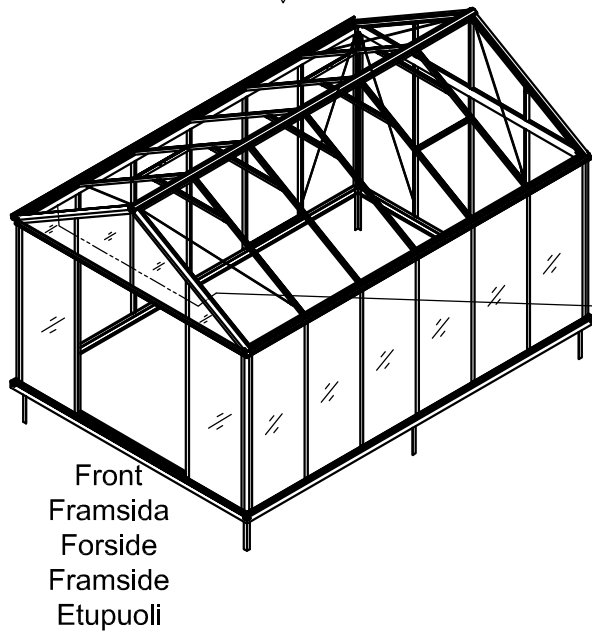

Part	NO.	QTY.	Length(MM)
୩୮୮	40X-Y03	1	860
୩୮୮	40X-Y04R	1	419
୩୮୮	40X-Y04L	1	419
୩୮୮	40X-Y05R	1	1715
୩୮୮	40X-Y05L	1	1715

Tool
Verktøj
Værktøj
Työkalu