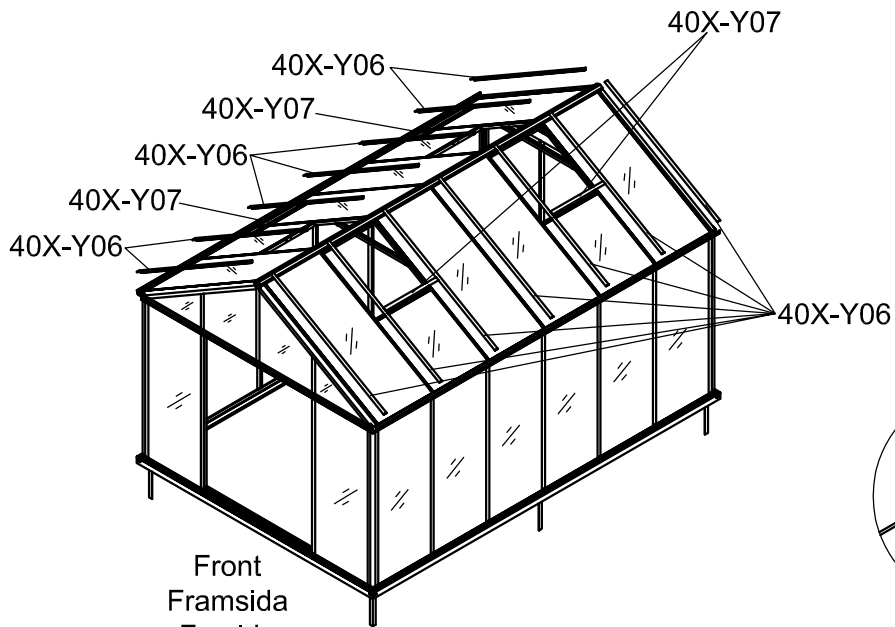

Part	NO.	QTY.	Length(MM)
	40X-Y06	14	1756
	40X-Y07	4	712

Front
Framsida
Forside
Framsida
Etupuoli