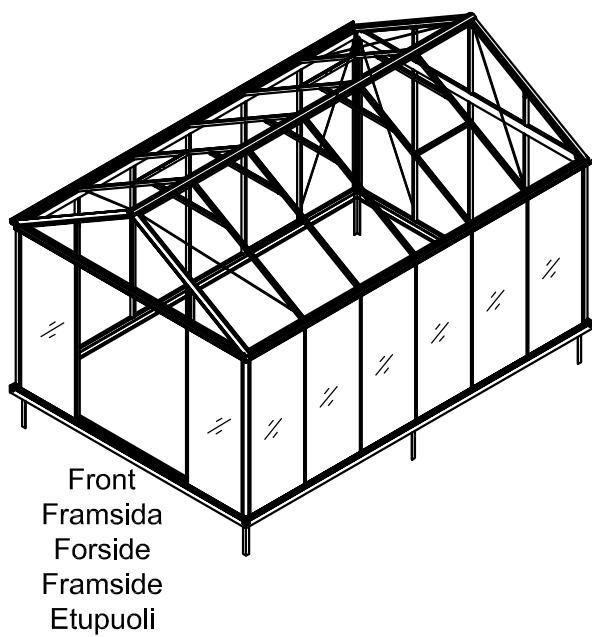

Part	NO.	QTY.	Length(MM)
∕	730×1838	8	1838