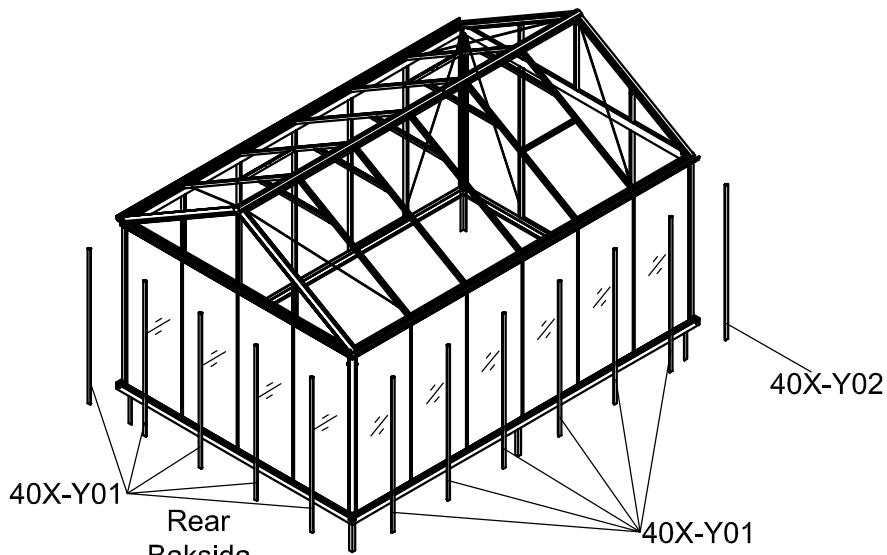

Part	NO.	QTY.	Length(MM)
	40X-Y01	11	1809
	40X-Y02	1	1809

Tool
Verktøy
Værktøj
Verktøy
Työkalu