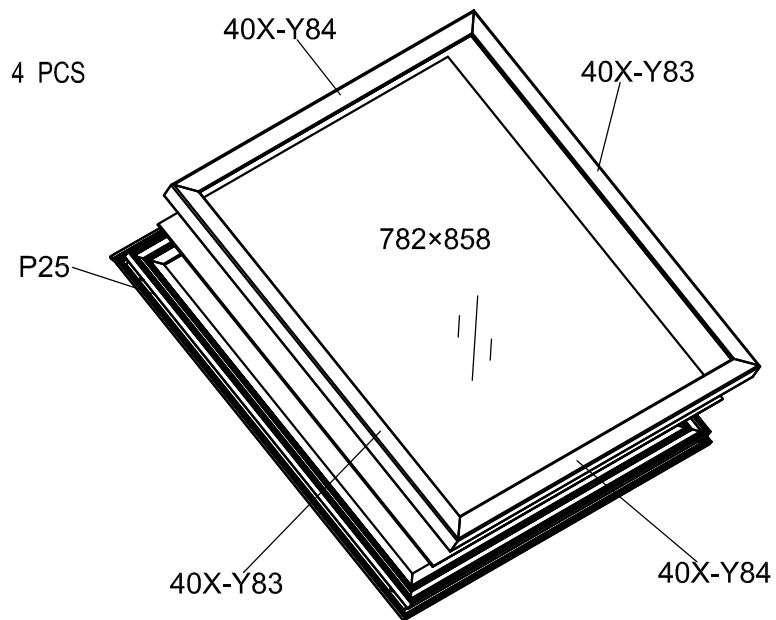

Part	NO.	QTY.	Length(MM)
	40X-Y83	8	893
	40X-Y84	8	817
	782x858	4	858