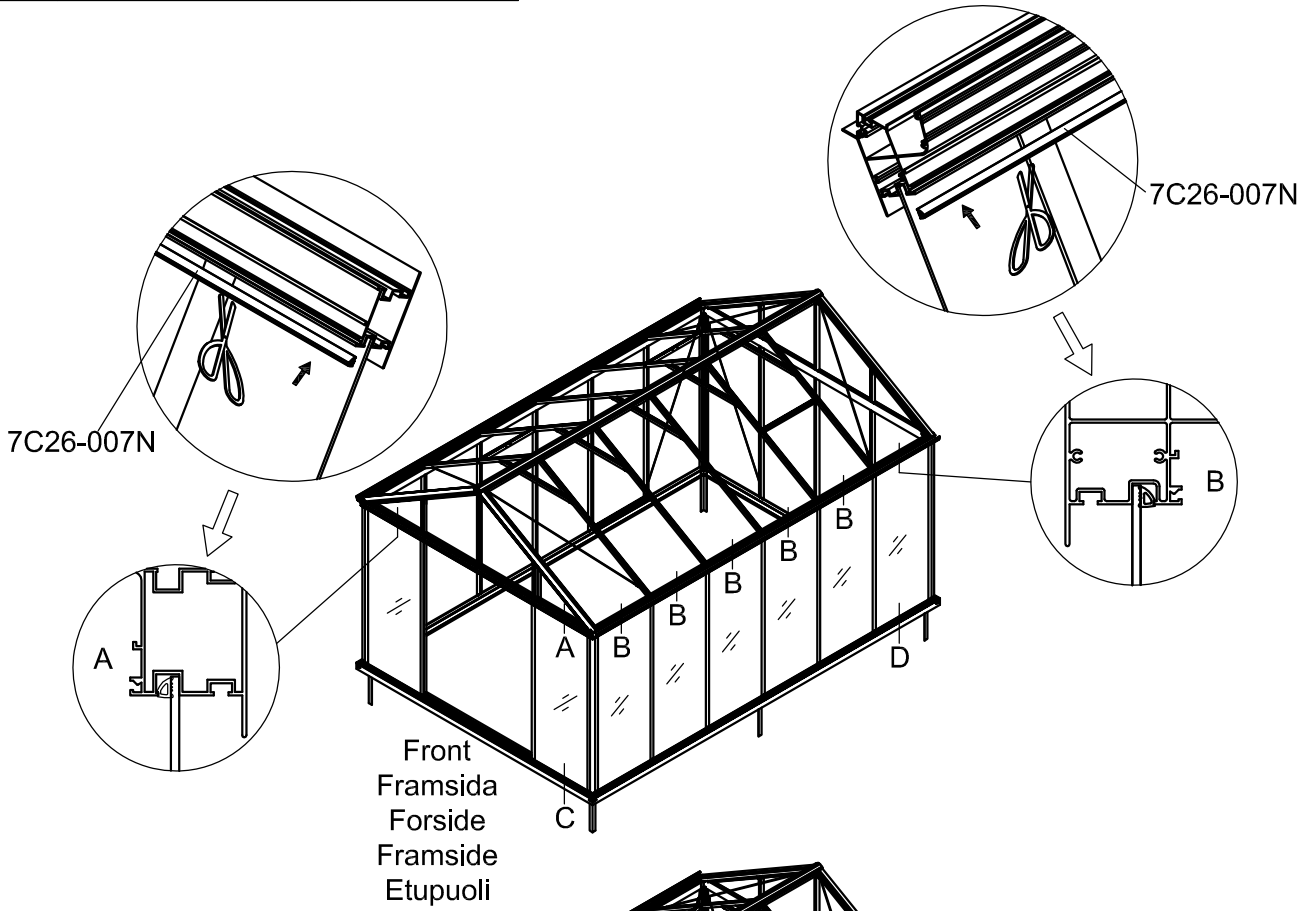

Part	NO.	QTY.	Length(MM)
	40X-Y14	2	3149
	40X-Y15-6	2	4651
	7C26-007N	14M