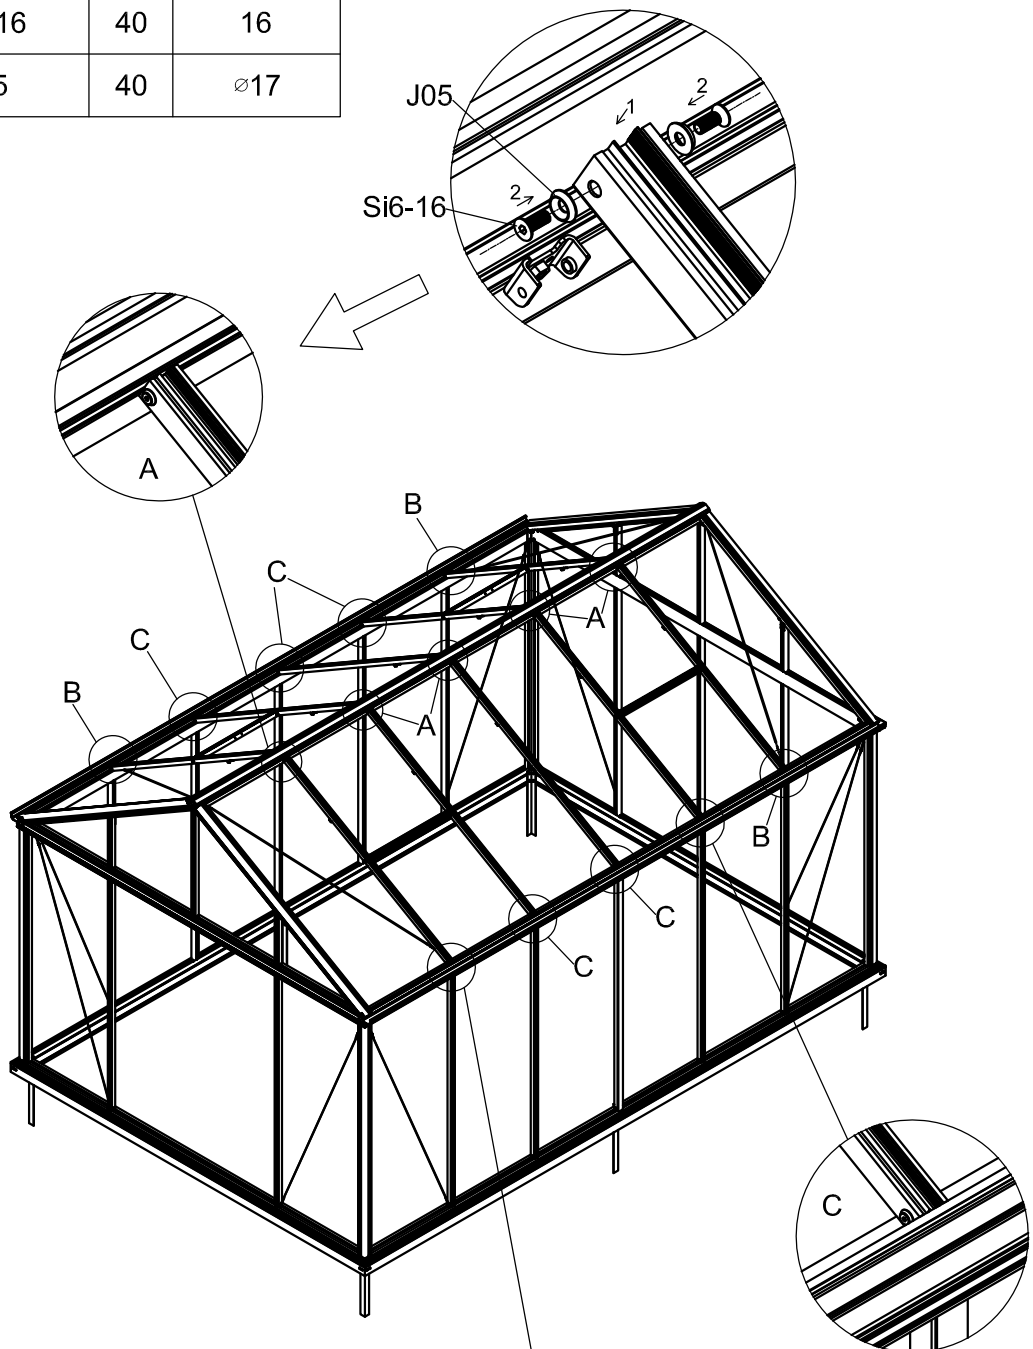

Part	NO.	QTY.	Length(MM)
	Si6-16	40	16
	J05	40	∅17