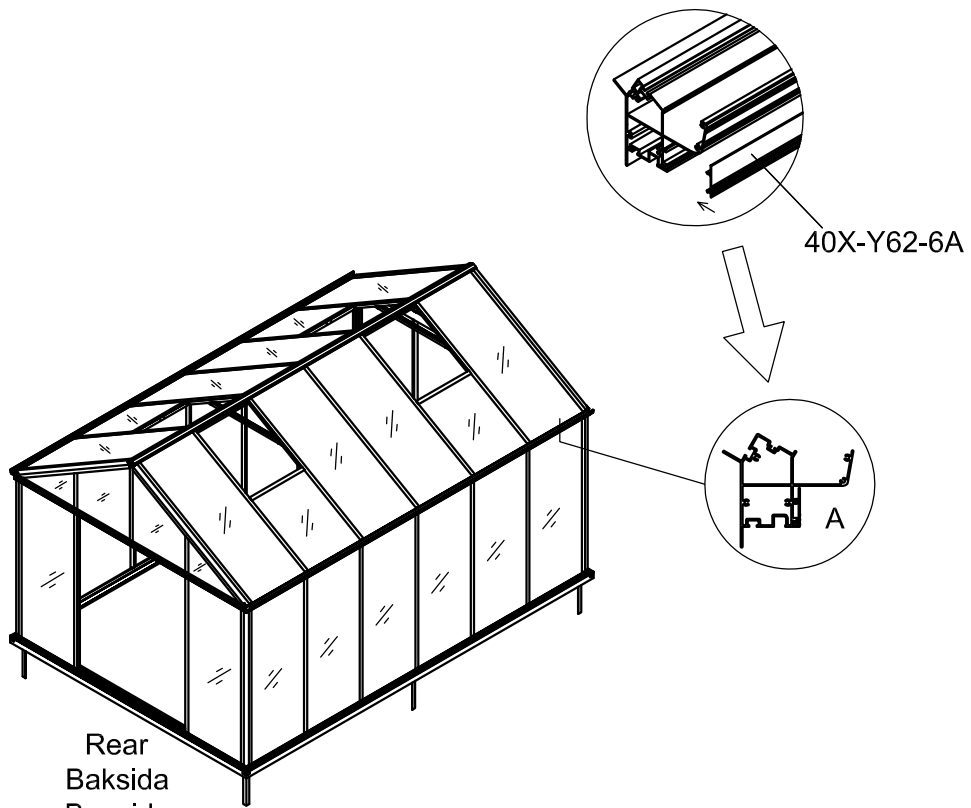

Part	NO.	QTY.	Length(MM)
	40X-Y62-6A	2	4634
	40X-Y60-A	1	3023