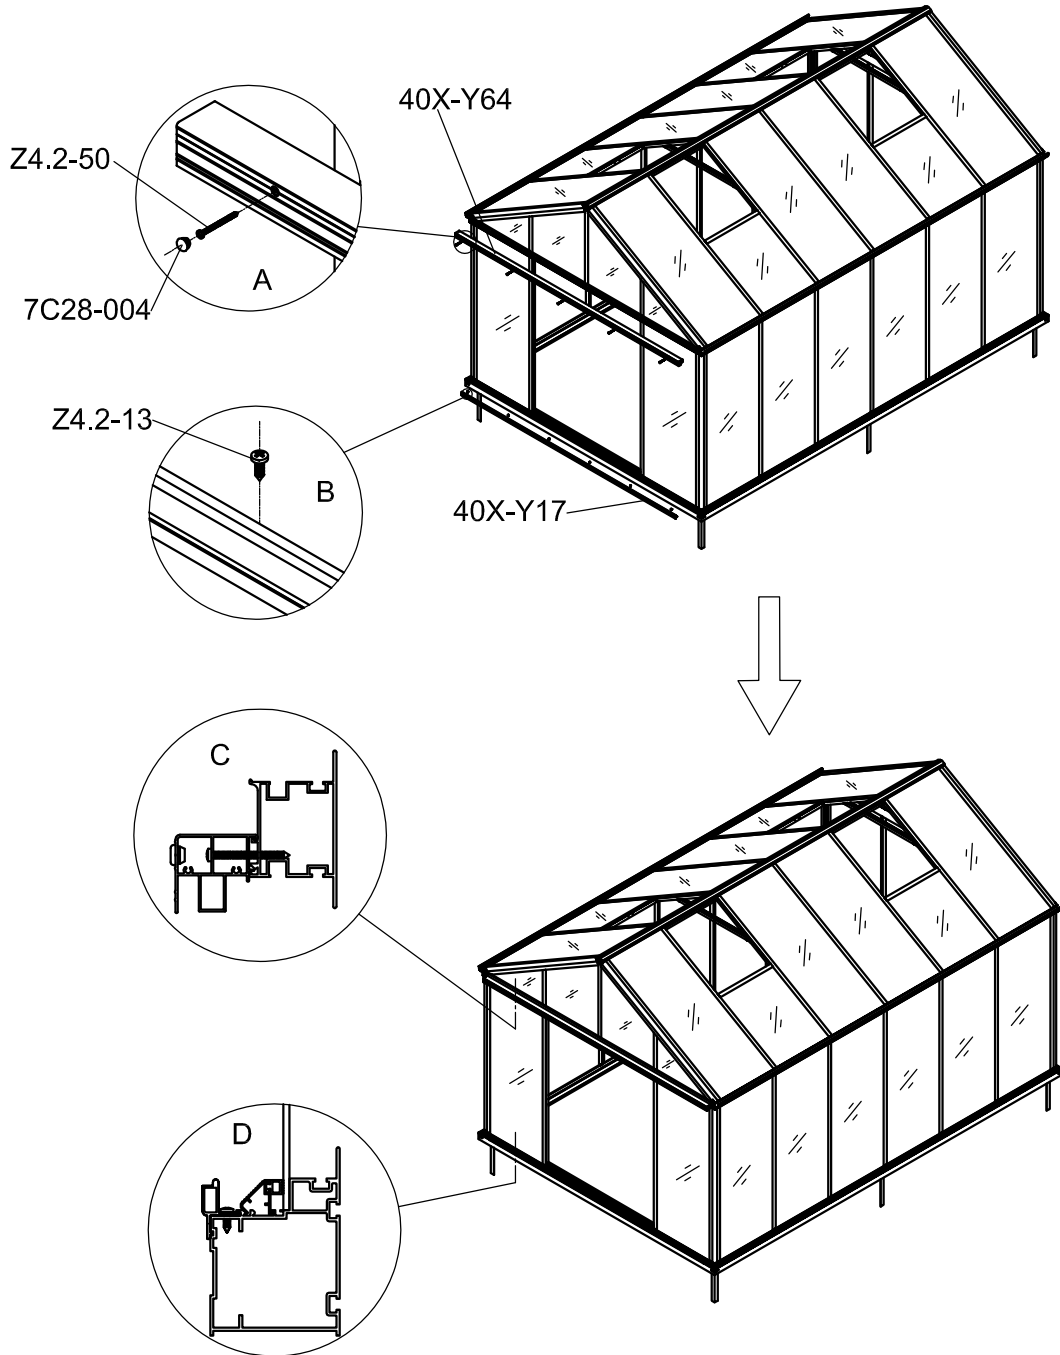

Part	NO.	QTY.	Length(MM)
	40X-Y64	1	3016
	40X-Y17	1	2890
	7C28-004	5	9
	Z4.2-50	5	50
	Z4.2-13	6	13