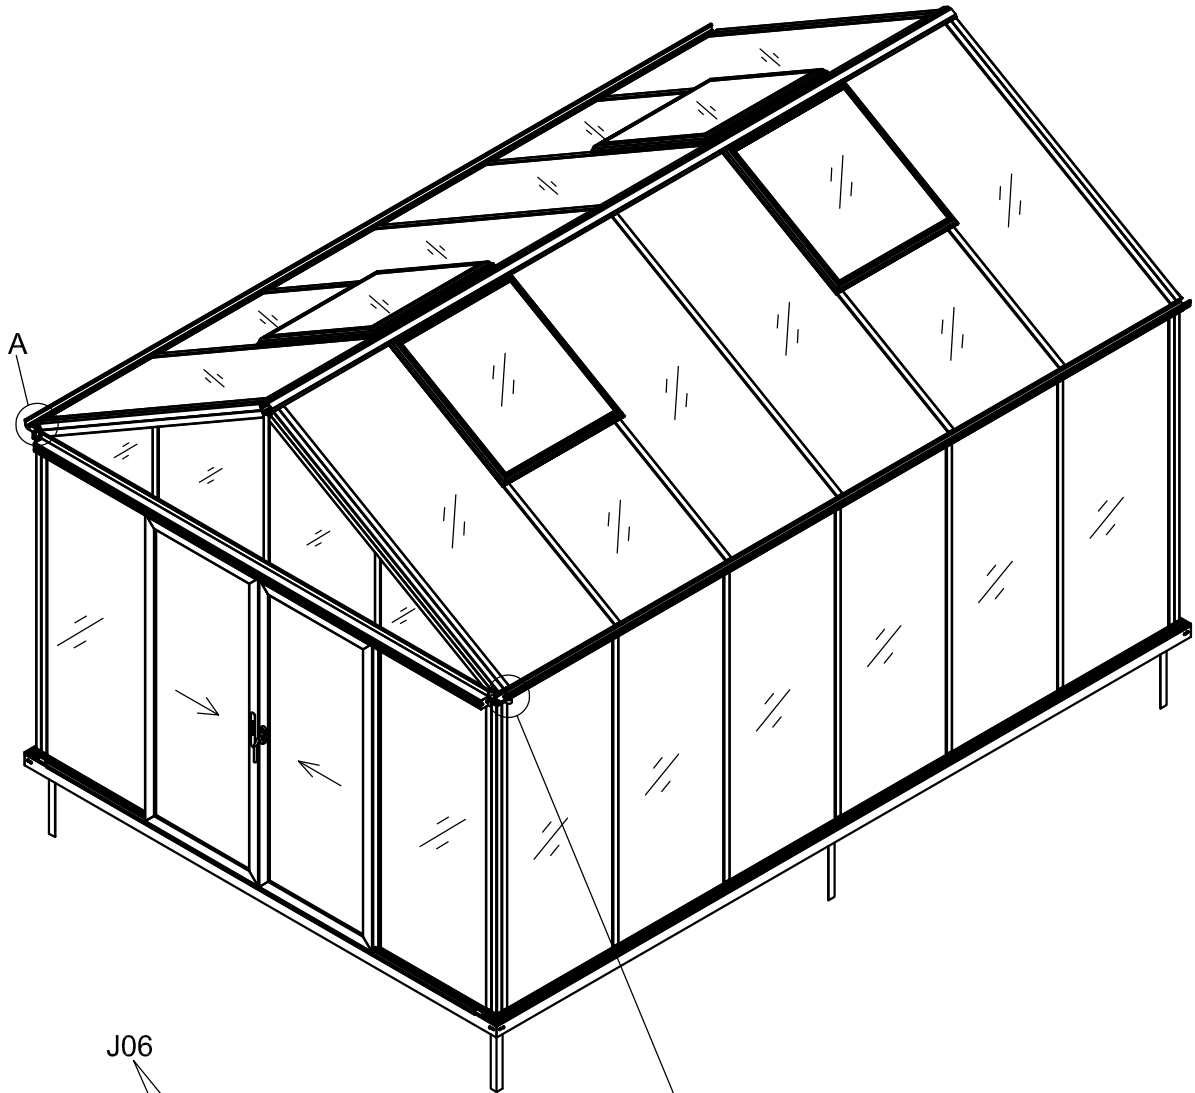

Part	NO.	QTY.	Length(MM)
	J06	2	36