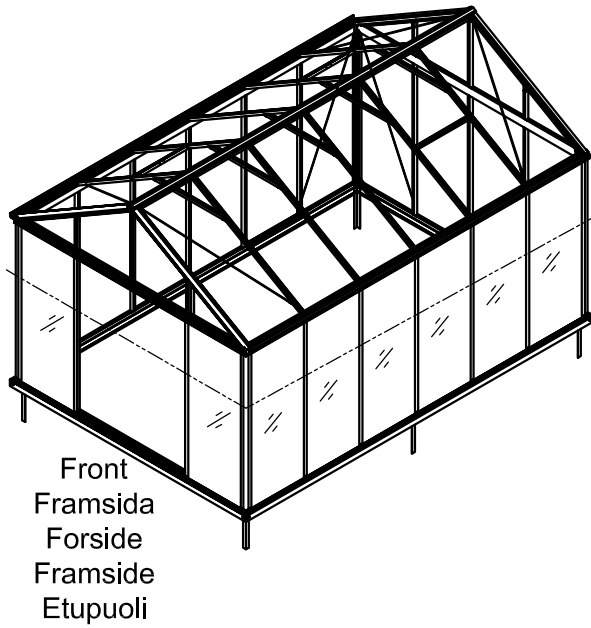

Part	NO.	QTY.	Length(MM)
	40X-Y01	10	1809
	40X-Y02	1	1809

Tool
Verktøy
Værktøj
Verktøy
Työkalu