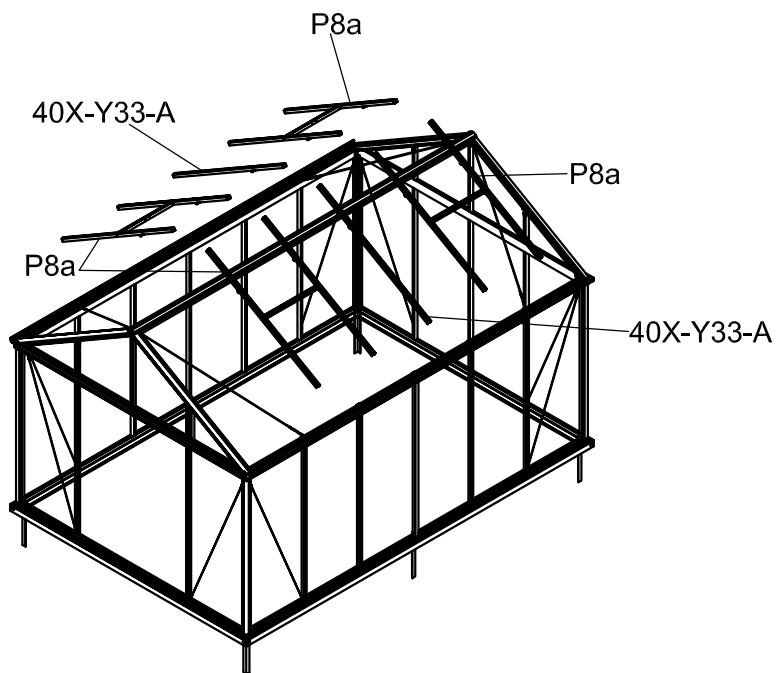

Part	NO.	QTY.	Length(MM)
	40X-Y33-A	2	1716